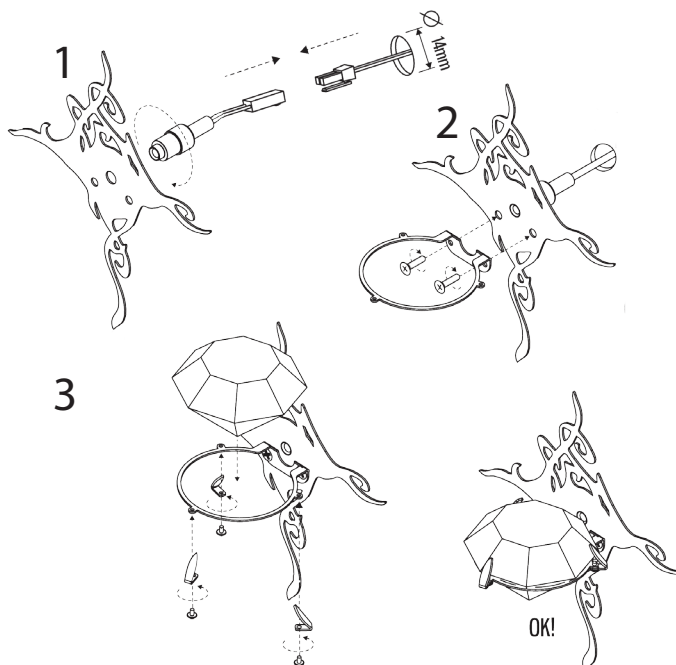

NB !

- IP 20 includes a 5 m cable with connectors in both ends.
- IP 67 equipped with a 5 m connection cable.

RECOMMENDED TRANSFORMER SETS:

Transformer	Product No.	Dimmer	Min lamps	Max lamps
Osram OTe 9/220-240/350 PC	1532264	*	5	9
Osram OTe 15/220-240/350 PC	1532265	*	9	15
Osram OTe 20/220-240/350 PC	1532266	*	15	18
Osram OT 9/220-240/350 DIM	1532268	1 - 10 V	1	7

* Leading and Trailing Edge Dimmer

Cariitti Oy
www.cariitti.com

Munkinmäentie 9
02400 Kirkkonummi
Finland

Subject to change.

IP 20

- IP 20 includes a 5 m cable with connectors in both ends.

IP 67

- IP 67 equipped with a 5 m connection cable.