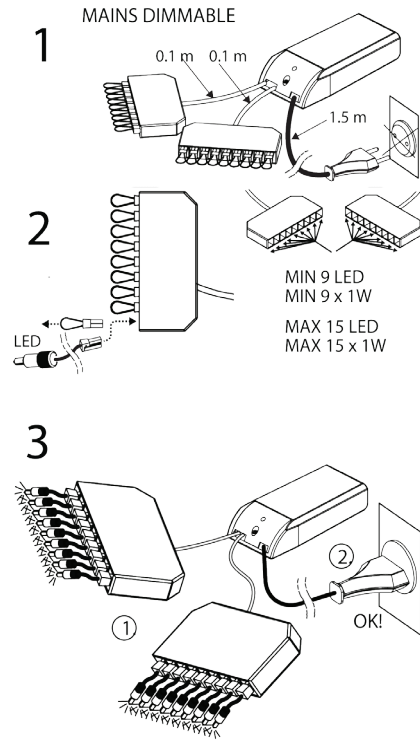

1532264

1532265

1532266

1532268