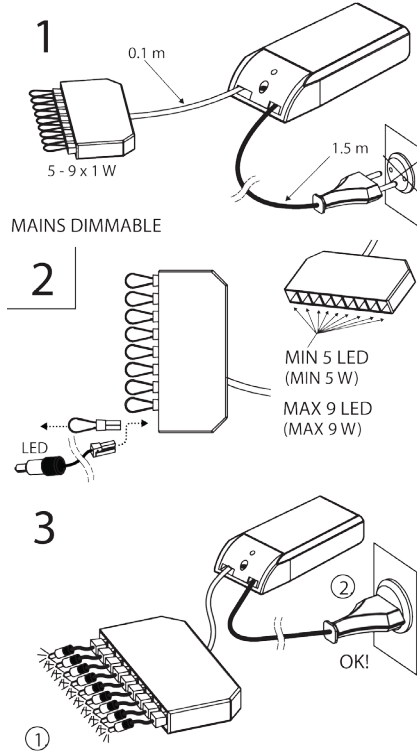

1532264

1532265

1532266

1532268