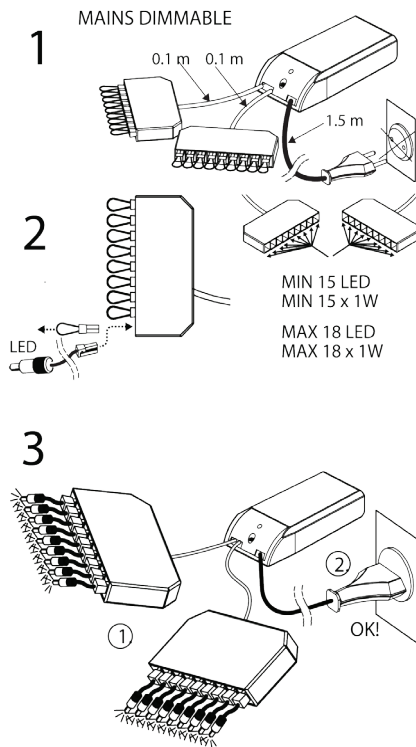

1532264

1532265

1532266

1532268